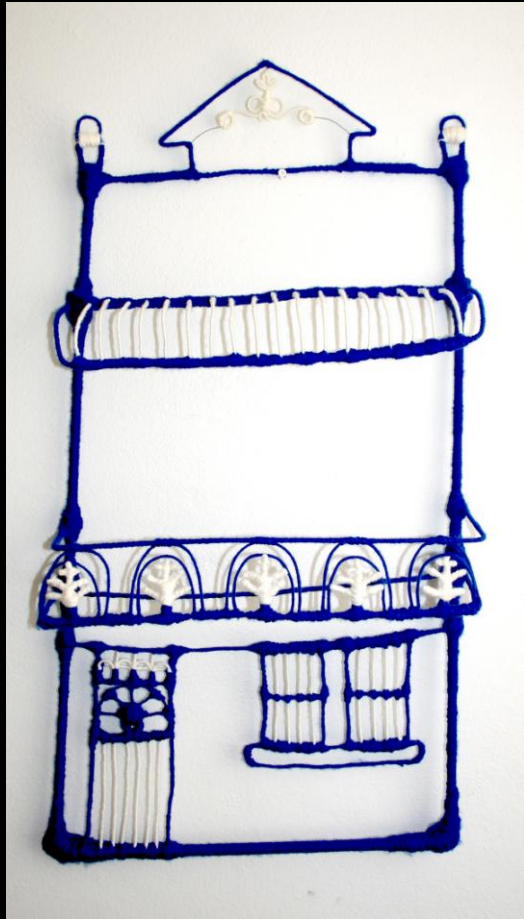

NOELLA LOPEZ

GALLERY

**New Artworks By [Melanie Beresford!](#)
Discover and Enjoy.**

[" 264 Enmore Rd 1" Sculpture \(above\)](#)

[60 Seconds "Yang En" - Drawing -
\(Right side\)](#)

For Melanie Beresford, nothing ever remains the same. Here one day and gone the next, we live in a world of constant flux - where loss and rebirth lay close at hand. In our search for security we often ignore the possibility of loss and to our own disadvantage. Like flames, relationships quickly appear and disappear, homes are built and destroyed. Her close affinity with materiality and its ability to engage beyond a primary aesthetic level, has led her to explore a range of media throughout her practice. Influenced by her own life experiences, her work has evolved as she navigates humanity's vulnerabilities. [Find out more](#)

"264 Enmore Rd 4" Sculpture by Melanie Beresford - Reviewed by N.LOPEZ

Melanie's breadth and variety of practice and the choices she makes to tell her stories do not cease to amaze me. Melanie likes to reminisce about her childhood memories, her family home and the changes at its heart, her own story growing up, coming of age and evolving in the world too. She uses symbolic materials such as hair, wood, fire as a representation of the passing of time; the steps one goes through in life and the choices we face.

With the "264 Enmore Rd" Series, Melanie recreates the fragile structure of her childhood home and memories with wire and wool.

[Find out more](#)

Located in Sydney?

Interested in buying one or more of the artworks shown on Noella Lopez Gallery, we would be happy to show you the artworks in the "flesh" and waive the insurance and freight costs. Just contact us on loveart@noellalopezgallery.com to organise a suitable time.