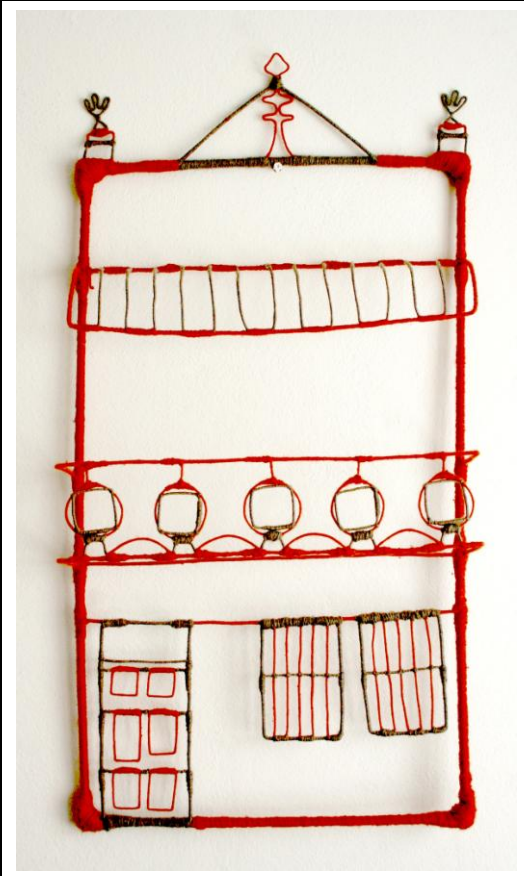

NOELLA LOPEZ

GALLERY

**New Artworks By [Melanie Beresford!](#)
Discover and Enjoy.**

[" 264 Enmore Rd 1" Sculpture \(above\)](#)

[60 Seconds "Yang En" - Drawing -
\(Right side\)](#)

For Melanie Beresford, nothing ever remains the same. Here one day and gone the next, we live in a world of constant flux - where loss and rebirth lay close at hand. In our search for security we often ignore the possibility of loss and to our own disadvantage. Like flames, relationships quickly appear and disappear, homes are built and destroyed. Her close affinity with materiality and its ability to engage beyond a primary aesthetic level, has led her to explore a range of media throughout her practice. Influenced by her own life experiences, her work has evolved as she navigates humanity's vulnerabilities. [Find out more](#)

"264 Enmore Rd 4" Sculpture by Melanie Beresford - Reviewed by N.LOPEZ

Melanie's breadth and variety of practice and the choices she makes to tell her stories do not cease to amaze me. Melanie likes to reminisce about her childhood memories, her family home and the changes at its heart, her own story growing up, coming of age and evolving in the world too. She uses symbolic materials such as hair, wood, fire as a representation of the passing of time; the steps one goes through in life and the choices we face.

With the "264 Enmore Rd" Series, Melanie recreates the fragile structure of her childhood home and memories with wire and wool.

[Find out more](#)

Located in Sydney?

Interested in buying one or more of the artworks shown on Noella Lopez Gallery, we would be happy to show you the artworks in the "flesh" and waive the insurance and freight costs. Just contact us on loveart@noellalopezgallery.com to organise a suitable time.